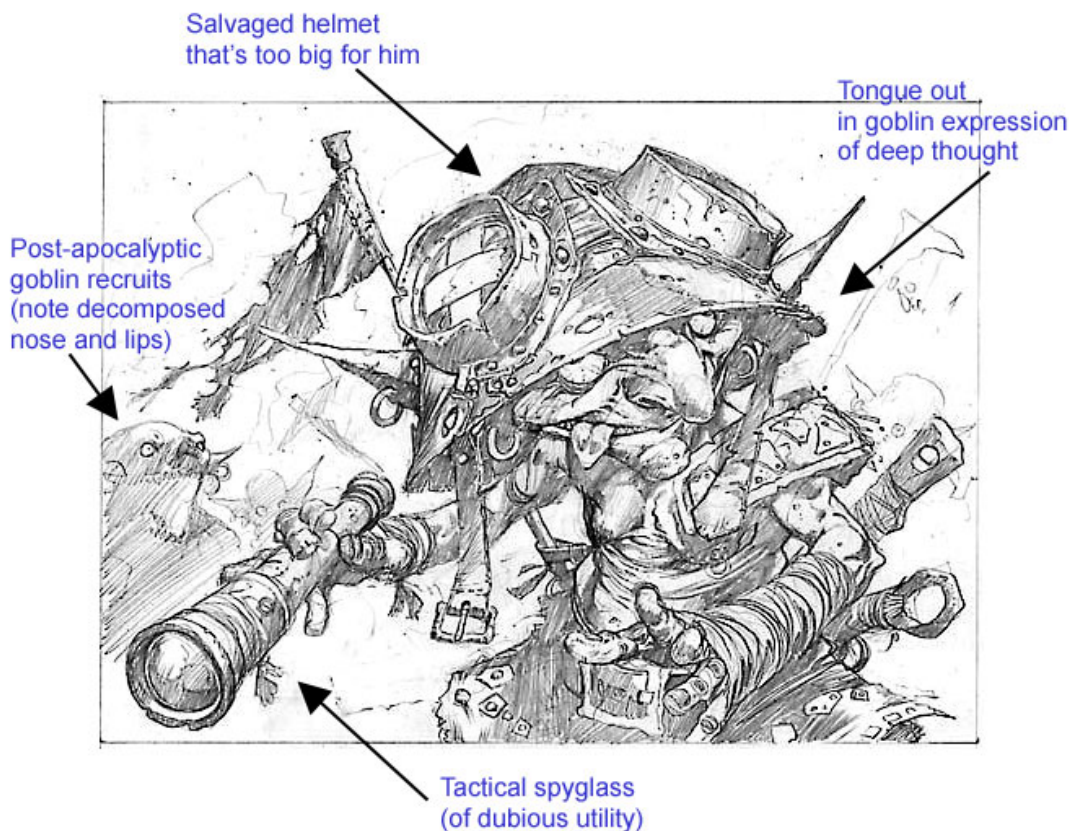

Mouse over each sketch to see it change into its final *Time Spiral* art.

**PRODUCTS**

**MAGIC ONLINE**

**MESSAGE BOARDS**

Magic General Forum  
magicthegathering.com Forum

**RULES**

*Ib Halfheart, Goblin Tactician sketch & art by Wayne Reynolds*